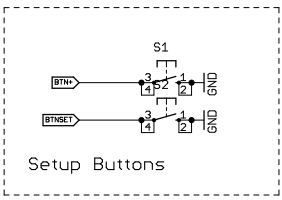

To the motor coils

STROBESHNIK CONTROL BOARD

HDD Strobe Clock
Viacheslav Slavinsky

<http://sensi.org/~svo>
St.Petersburg 2010