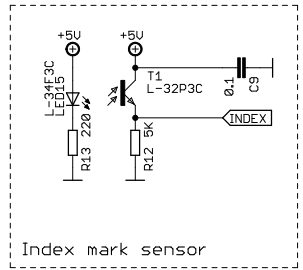

To the motor coils

STROBESHNIK CONTROL BOARD

HDD Strobe Clock
Viacheslav Slavinsky

<http://sensi.org/~svo>
St.Petersburg 2010