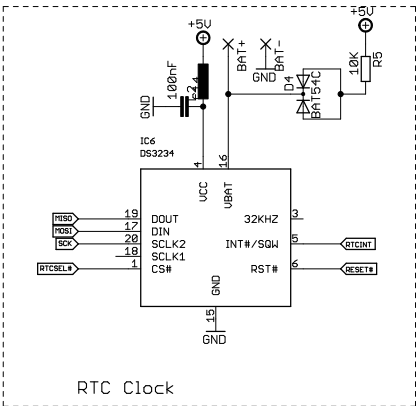

To the motor coils

STROBESHNIK CONTROL BOARD

HDD Strobe Clock
Viacheslav Slavinsky

<http://sensi.org/~svo>
St.Petersburg 2010