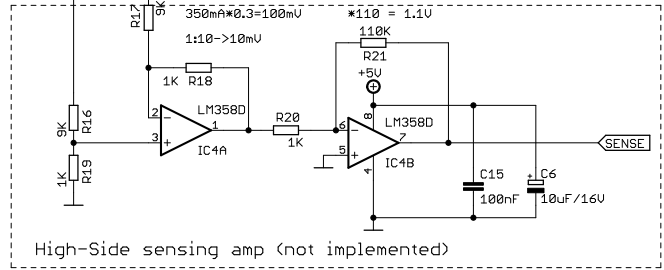

To the motor coils

STROBESHNIK CONTROL BOARD

HDD Strobe Clock
Viacheslav Slavinsky

<http://sensi.org/~svo>
St.Petersburg 2010