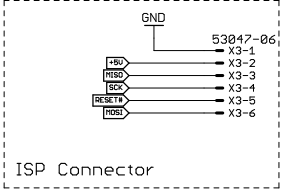

To the motor coils

STROBESHNIK CONTROL BOARD

HDD Strobe Clock
Viacheslav Slavinsky

<http://sensi.org/~svo>
St.Petersburg 2010