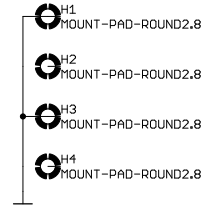

To the motor coils

STROBESHNIK CONTROL BOARD

HDD Strobe Clock
Viacheslav Slavinsky

<http://sensi.org/~svo>
St.Petersburg 2010